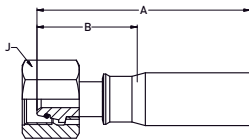

# 1C9JX / 1C9CX – Metric female swivel heavy series with O-ring

## MATERIAL

Nipple: very high strength stainless steel

Shell and nut: high strength carbon steel, zinc plated

#						A	B			
	DN	size	mm	inch					MPa	psi
1C9JX-25-12W	20	-12	19.0	3/4	M36x2	108	50	46	160	23,200
1C9CX-30-16W	25	-16	25.4	1	M42x2	121	55	55	150	21,750