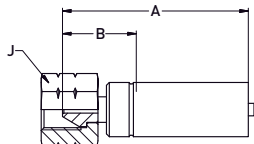

1AY5X – Type “M” female swivel

MATERIAL Nipple: very high strength carbon steel, zinc plated
Shell and nut: high strength carbon steel, zinc plated

#						A	B			
	DN	size	mm	inch		mm	mm	mm	MPa	psi
1AY5X-6-03	5	-03	4.8	3/16	9/16 - 18UNF	66	26	22	250	36,250
1AY5X-8-05	8	-05	7.9	5/16	3/4 - 16UNF	69	25	27	210	30,450
1AY5X-11-08	12	-08	12.7	1/2	1 - 12UNF	80	27	32	180	26,100
1AY5X-16-12	20	-12	19	3/4	1 5/16 - 12UNF	82	29	41	140	20,300

Fittings for hydraulic applications